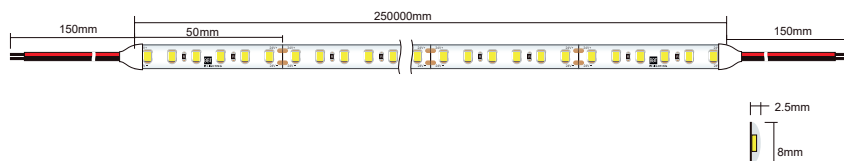

TECHNICAL DATA

TYPE

Professional STRIP LED for Indoor Lighting
120 LEDs/M
SMD2835

PRO
CRI ≥ 80

IP55

24V

DIMENSION DRAW

Model:	SMD STRIP LED 120 LEDS/M
Led Color:	3000K
Location:	Interior
System Power:	8W/M
CRI :	80
Lumen Output:	800Lm/M
Product Dimension:	25M/Roll
IP Code:	55
Frequency:	24V 50/60Hz